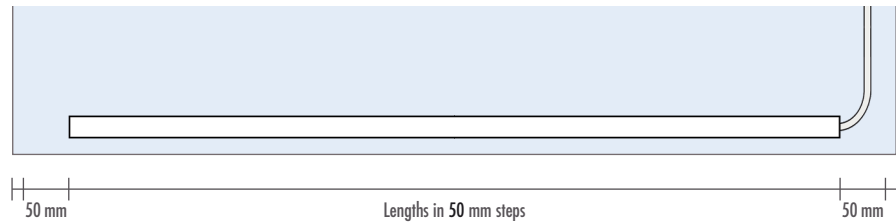

Light rope colour (RGB)

Technical data

Light rope	Light colour	RGB	
	Active power	14,4 W/m	
	Rated voltage	24 V	
	Average lifetime	38000 hours	
	Protection class	IP 67	
	Ambient temperature	-20 ~ +40 °C	
	Dimensions (WxHxL)	8 x 12 x max. 5000 mm	
	Weight without cable	approx. 0,122 kg/m	
	Material	Silicone	
	Colour	white	
	Pitch dimension	50 mm	
	No. of LEDs	140 pieces/m	
	Smallest bending radius	60 mm	
	Supply cable	Length	ca. 5000 mm
Cross section		4 x 0,5 mm ²	
Material		Copper / plastic	
Colour		white	
Weight		approx. 3,0 kg	
Power supplies		Output / Rated power	30 W
	/ Rated voltage	24 V DC	24 V DC
	Input / Rated power	220 – 240 V AC	220 – 240 V AC
	/ Rated current	50 / 60 Hz	50 / 60 Hz
	Length	91 mm	164 mm
	Width	41 mm	61 mm
	Height	19 mm	32 mm
	Weight	0,147 kg	0,334 kg
	Material	Plastic	Plastic
	Protection class	IP 20	IP 20
	Dimmable	not dimmable	not dimmable
For L-WW up to length	max. 2500 mm	max. 8000 mm	
Controller & radio remote control RGB	Rated voltage	24 V	
	Rated current	12 A	
	Output	24 DC 4 x 3 A	
	Material controller	Plastic	
	Material radio remote control	Plastic	
	Protection class	IP 20	
	Frequency	2,4 GHz	
	Range radio remote control	approx. 30 m	
	Dimensions controller	114 x 38 x 21 mm (LxWxH)	
	Dimensions radio remote control	139 x 36 x 11 mm (LxWxH)	
	Weight controller	approx. 0,062 kg	
	Weight radio remote control	approx. 0,06 kg	

Light rope

Power supply (example)

Controller

Radio remote control

Control circuit diagram

Dimensions in mm

Installation situation

* Both installation situations are also possible for the product groups **TOP-TRU...** / **TOP-WP...** / **CONCEPT-BA...** – depending on the structural situation

Light rope colour (RGB)

Reviewed on: 04/2024
 Replace DS from: 05/2023

LAVADO

*Example: LAVADO-FLOAT L & G (standard format) = 1170 mm width washstand
 1170 – 100 mm = Length light rope 1070 mm = 20 mm rest
 left and right 60 mm unlit – Light shines symmetrically*