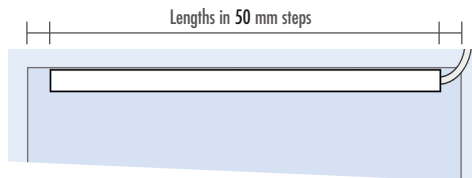

Light rope

Power supply (example)

Controller

Radio remote control

Control circuit diagram

Dimensions in mm

Installation situation

* Both installation situations are also possible for the product groups **TOP-TRU...** / **TOP-WP...** / **CONCEPT-BA...** – depending on the structural situation

Light rope colour (RGB)

Reviewed on: 04/2024
 Replace DS from: 05/2023

LAVADO

*Example: LAVADO-FLOAT L & G (standard format) = 1170 mm width washstand
 1170 – 100 mm = Length light rope 1070 mm = 20 mm rest
 left and right 60 mm unlit – Light shines symmetrically*

RELAX-NI (cable outside the niche)

Example:
 - RELAX-NI-M / -L / -XL (vertical installation) =
 internal clearance dimension 305 mm = Length light rope 300 mm
 - RELAX-NI-L (horizontal installation) =
 internal clearance dimension 457 mm = Length light rope 450 mm
 - RELAX-NI-XL (horizontal installation) =
 internal clearance dimension 68 mm = Length light rope 950 mm