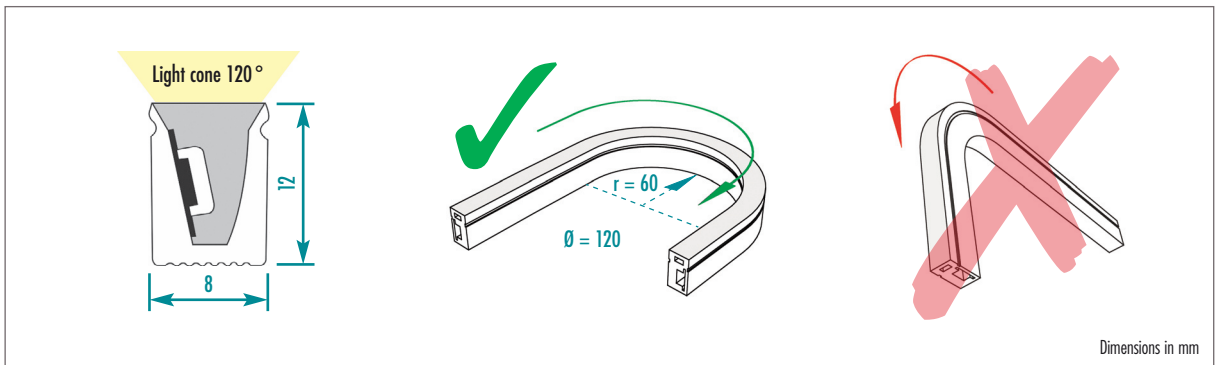

Light rope colour (RGB)

Technical data

Light rope	Light colour	RGB	
	Active power	14,4 W/m	
	Rated voltage	24 V	
	Average lifetime	38000 hours	
	Protection class	IP 67	
	Ambient temperature	-20 ~ +40 °C	
	Dimensions (WxHxL)	8 x 12 x max. 5000 mm	
	Weight without cable	approx. 0,122 kg/m	
	Material	Silicone	
	Colour	white	
	Pitch dimension	50 mm	
	No. of LEDs	140 pieces/m	
	Smallest bending radius	60 mm	
	Supply cable	Length	ca. 5000 mm
Cross section		4 x 0,5 mm ²	
Material		Copper / plastic	
Colour		white	
Weight		approx. 3,0 kg	
Power supplies		Output / Rated power	30 W
	/ Rated voltage	24 V DC	24 V DC
	Input / Rated power	220 – 240 V AC	220 – 240 V AC
	/ Rated current	50 / 60 Hz	50 / 60 Hz
	Length	91 mm	164 mm
	Width	41 mm	61 mm
	Height	19 mm	32 mm
	Weight	0,147 kg	0,334 kg
	Material	Plastic	Plastic
	Protection class	IP 20	IP 20
	Dimmable	not dimmable	not dimmable
For L-WW up to length	max. 2500 mm	max. 8000 mm	
Controller & radio remote control RGB	Rated voltage	24 V	
	Rated current	12 A	
	Output	24 DC 4 x 3 A	
	Material controller	Plastic	
	Material radio remote control	Plastic	
	Protection class	IP 20	
	Frequency	2,4 GHz	
	Range radio remote control	approx. 30 m	
	Dimensions controller	114 x 38 x 21 mm (LxWxH)	
	Dimensions radio remote control	139 x 36 x 11 mm (LxWxH)	
	Weight controller	approx. 0,062 kg	
	Weight radio remote control	approx. 0,06 kg	

Light rope

Power supply (example)

Controller

Radio remote control

Control circuit diagram

Dimensions in mm

Installation situation

* Both installation situations are also possible for the product groups **TOP-TRU...** / **TOP-WP...** / **CONCEPT-BA...** – depending on the structural situation

Light rope colour (RGB)

Reviewed on: 04/2024
 Replace DS from: 05/2023

LAVADO

*Example: LAVADO-FLOAT L & G (standard format) = 1170 mm width washstand
 1170 – 100 mm = Length light rope 1070 mm = 20 mm rest
 left and right 60 mm unlit – Light shines symmetrically*