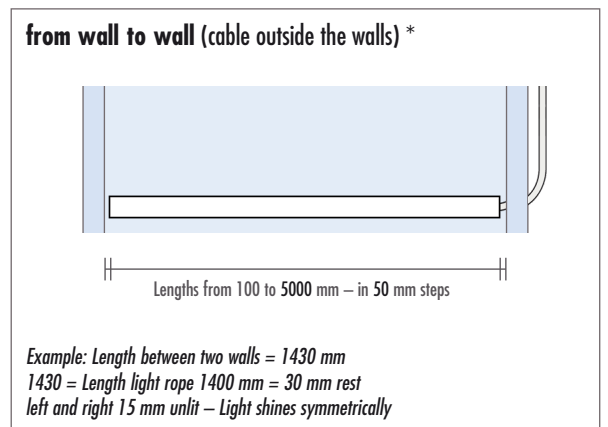

Light rope colour (RGB)

Technical data

Light rope	Light colour	RGB	
	Active power	14,4 W/m	
	Rated voltage	24 V	
	Average lifetime	38000 hours	
	Protection class	IP 67	
	Ambient temperature	-20 ~ +40 °C	
	Dimensions (WxHxL)	8 x 12 x max. 5000 mm	
	Weight without cable	approx. 0,122 kg/m	
	Material	Silicone	
	Colour	white	
	Pitch dimension	50 mm	
	No. of LEDs	140 pieces/m	
	Smallest bending radius	60 mm	
	Supply cable	Length	ca. 5000 mm
Cross section		4 x 0,5 mm ²	
Material		Copper / plastic	
Colour		white	
Weight		approx. 3,0 kg	
Power supplies		Output / Rated power	30 W
	/ Rated voltage	24 V DC	24 V DC
	Input / Rated power	220 – 240 V AC	220 – 240 V AC
	/ Rated current	50 / 60 Hz	50 / 60 Hz
	Length	91 mm	164 mm
	Width	41 mm	61 mm
	Height	19 mm	32 mm
	Weight	0,147 kg	0,334 kg
	Material	Plastic	Plastic
	Protection class	IP 20	IP 20
	Dimmable	not dimmable	not dimmable
For L-WW up to length	max. 2500 mm	max. 8000 mm	
Controller & radio remote control RGB	Rated voltage	24 V	
	Rated current	12 A	
	Output	24 DC 4 x 3 A	
	Material controller	Plastic	
	Material radio remote control	Plastic	
	Protection class	IP 20	
	Frequency	2,4 GHz	
	Range radio remote control	approx. 30 m	
	Dimensions controller	114 x 38 x 21 mm (LxWxH)	
	Dimensions radio remote control	139 x 36 x 11 mm (LxWxH)	
	Weight controller	approx. 0,062 kg	
	Weight radio remote control	approx. 0,06 kg	

Light rope

Power supply (example)

Controller

Radio remote control

Control circuit diagram

Dimensions in mm

Installation situation

* Both installation situations are also possible for the product groups **TOP-TRU...** / **TOP-WP...** / **CONCEPT-BA...** – depending on the structural situation

Light rope colour (RGB)

Reviewed on: 04/2024
 Replace DS from: 05/2023

LAVADO

*Example: LAVADO-FLOAT L & G (standard format) = 1170 mm width washstand
 1170 – 100 mm = Length light rope 1070 mm = 20 mm rest
 left and right 60 mm unlit – Light shines symmetrically*