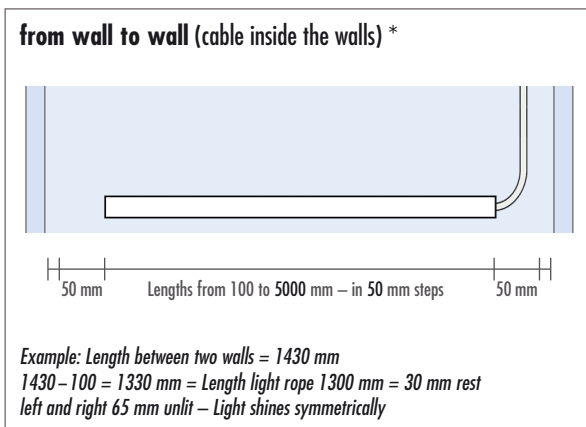

Light rope colour (RGB)

Technical data

Light rope	Light colour	RGB	
	Active power	14,4 W/m	
	Rated voltage	24 V	
	Average lifetime	38000 hours	
	Protection class	IP 67	
	Ambient temperature	-20 ~ +40 °C	
	Dimensions (WxHxL)	8 x 12 x max. 5000 mm	
	Weight without cable	approx. 0,122 kg/m	
	Material	Silicone	
	Colour	white	
	Pitch dimension	50 mm	
	No. of LEDs	140 pieces/m	
	Smallest bending radius	60 mm	
	Supply cable	Length	ca. 5000 mm
Cross section		4 x 0,5 mm ²	
Material		Copper / plastic	
Colour		white	
Weight		approx. 3,0 kg	
Power supplies		Output / Rated power	30 W
	/ Rated voltage	24 V DC	24 V DC
	Input / Rated power	220 – 240 V AC	220 – 240 V AC
	/ Rated current	50 / 60 Hz	50 / 60 Hz
	Length	91 mm	164 mm
	Width	41 mm	61 mm
	Height	19 mm	32 mm
	Weight	0,147 kg	0,334 kg
	Material	Plastic	Plastic
	Protection class	IP 20	IP 20
	Dimmable	not dimmable	not dimmable
For L-WW up to length	max. 2500 mm	max. 8000 mm	
Controller & radio remote control RGB	Rated voltage	24 V	
	Rated current	12 A	
	Output	24 DC 4 x 3 A	
	Material controller	Plastic	
	Material radio remote control	Plastic	
	Protection class	IP 20	
	Frequency	2,4 GHz	
	Range radio remote control	approx. 30 m	
	Dimensions controller	114 x 38 x 21 mm (LxWxH)	
	Dimensions radio remote control	139 x 36 x 11 mm (LxWxH)	
	Weight controller	approx. 0,062 kg	
	Weight radio remote control	approx. 0,06 kg	

Light rope

Power supply (example)

Controller

Radio remote control

Control circuit diagram

Dimensions in mm

Installation situation

* Both installation situations are also possible for the product groups **TOP-TRU...** / **TOP-WP...** / **CONCEPT-BA...** – depending on the structural situation

Light rope colour (RGB)

Reviewed on: 04/2024
 Replace DS from: 05/2023

LAVADO

*Example: LAVADO-FLOAT L & G (standard format) = 1170 mm width washstand
 1170 – 100 mm = Length light rope 1070 mm = 20 mm rest
 left and right 60 mm unlit – Light shines symmetrically*