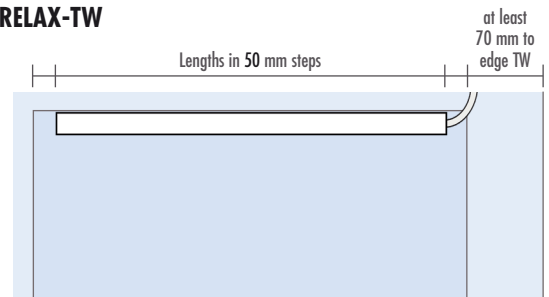

RELAX-TW

*Example: Niche milling 1070 mm wide =
Length light rope 1050 mm = 20 mm rest
left and right 10 mm unlit – Light shines symmetrically*

The relevant recommendations and guidelines, as well as DIN regulations, European standards and safety datasheets are to be observed. The recognised architectural and technical rules apply. We accept liability for the perfect quality of our products. Our processing recommendations are based upon trials and practical experience; they can, however, be no more than general instructions without assurance as to their quality, since we have no influence on the site conditions, on the execution of the work and the processing. With the issuing of this product datasheet previous versions cease to be valid.

LUX ELEMENTS GmbH & Co. KG

An der Schusterinsel 7
D - 51379 Leverkusen-Opladen
Tel. +49 (0) 21 71/72 12-0
Fax +49 (0) 21 71/72 12-40
E-Mail info@luxelements.de

LUX ELEMENTS S.A.S

ZI-31, rue d'Ensisheim
F - 68190 Ungersheim
Tél. +33 (0) 3 89 83 69 79
Fax +33 (0) 3 89 48 83 27
E-Mail info@luxelements.fr