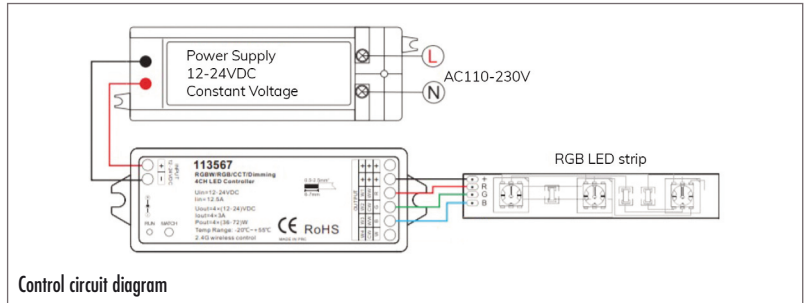

Light rope colour (RGB)

Technical data

Light rope	Light colour	RGB	
	Active power	14,4 W/m	
	Rated voltage	24 V	
	Average lifetime	38000 hours	
	Protection class	IP 67	
	Ambient temperature	-20 ~ +40 °C	
	Dimensions (WxHxL)	8 x 12 x max. 5000 mm	
	Weight without cable	approx. 0,122 kg/m	
	Material	Silicone	
	Colour	white	
	Pitch dimension	50 mm	
	No. of LEDs	140 pieces/m	
	Smallest bending radius	60 mm	
	Supply cable	Length	ca. 5000 mm
Cross section		4 x 0,5 mm ²	
Material		Copper / plastic	
Colour		white	
Weight		approx. 3,0 kg	
Power supplies		Output / Rated power	30 W
	/ Rated voltage	24 V DC	24 V DC
	Input / Rated power	220 – 240 V AC	220 – 240 V AC
	/ Rated current	50 / 60 Hz	50 / 60 Hz
	Length	91 mm	164 mm
	Width	41 mm	61 mm
	Height	19 mm	32 mm
	Weight	0,147 kg	0,334 kg
	Material	Plastic	Plastic
	Protection class	IP 20	IP 20
	Dimmable	not dimmable	not dimmable
For L-WW up to length	max. 2500 mm	max. 8000 mm	
Controller & radio remote control RGB	Rated voltage	24 V	
	Rated current	12 A	
	Output	24 DC 4 x 3 A	
	Material controller	Plastic	
	Material radio remote control	Plastic	
	Protection class	IP 20	
	Frequency	2,4 GHz	
	Range radio remote control	approx. 30 m	
	Dimensions controller	114 x 38 x 21 mm (LxWxH)	
	Dimensions radio remote control	139 x 36 x 11 mm (LxWxH)	
	Weight controller	approx. 0,062 kg	
	Weight radio remote control	approx. 0,06 kg	

Light rope

Power supply (example)

Controller

Radio remote control

Control circuit diagram

Dimensions in mm

Installation situation

* Both installation situations are also possible for the product groups **TOP-TRU...** / **TOP-WP...** / **CONCEPT-BA...** – depending on the structural situation

Light rope colour (RGB)

Reviewed on: 04/2024
 Replace DS from: 05/2023

LAVADO

*Example: LAVADO-FLOAT L & G (standard format) = 1170 mm width washstand
 1170 – 100 mm = Length light rope 1070 mm = 20 mm rest
 left and right 60 mm unlit – Light shines symmetrically*