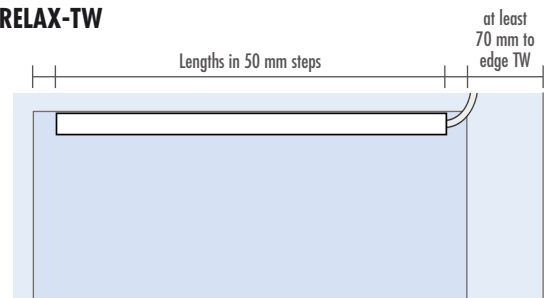

from wall to wall (cable outside the walls) *

*Example: Length between two walls = 1430 mm
 1430 = Length light rope 1400 mm = 30 mm rest
 left and right 15 mm unlit – Light shines symmetrically*

* Both installation situations are also possible for the product groups **TOP-TRU...** / **TOP-WP...** / **CONCEPT-BA...** – depending on the structural situation

LAVADO

*Example: LAVADO-FLOAT L & G (standard format) = 1170 mm width washstand
 1170 - 100 mm = Length light rope 1070 mm = 20 mm rest
 left and right 60 mm unlit – Light shines symmetrically*

RELAX-NI (cable outside the niche)

Example:
 - RELAX-NI-M / -L / -XL (vertical installation) =
 internal clearance dimension 305 mm = Length light rope 300 mm
 - RELAX-NI-L (horizontal installation) =
 internal clearance dimension 457 mm = Length light rope 450 mm
 - RELAX-NI-XL (horizontal installation) =
 internal clearance dimension 68 mm = Length light rope 950 mm

RELAX-TW

*Example: Niche milling 1070 mm wide =
 Length light rope 1050 mm = 20 mm rest
 left and right 10 mm unlit – Light shines symmetrically*

The relevant recommendations and guidelines, as well as DIN regulations, European standards and safety datasheets are to be observed. The recognised architectural and technical rules apply. We accept liability for the perfect quality of our products. Our processing recommendations are based upon trials and practical experience; they can, however, be no more than general instructions without assurance as to their quality, since we have no influence on the site conditions, on the execution of the work and the processing. With the issuing of this product datasheet previous versions cease to be valid.