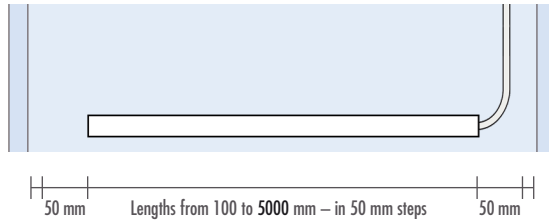

Light rope warm white

Technical data

Light rope	Light colour	warm white	
	Colour temperature	3000 K	
	Active power	12 W/m	
	Rated voltage	24 V DC	
	Average lifetime	38000 hours	
	Protection class	IP 67	
	Ambient temperature	-20 ~ +40 °C	
	Dimensions (W x H x L)	8 x 12 x max. 5000 mm	
	Weight without cable	approx. 0,122 kg/m	
	Material	Silicone	
	Colour	white	
	Pitch dimension	50 mm	
	No. of LEDs	140 pieces/m	
Smallest bending radius	60 mm		
Dimmable	yes		
Supply cable	Length (standard)	approx. 5000 mm	
	Cross section	2 x 0,5 mm ²	
	Material	Copper / plastic	
	Weight	approx. 0,122 kg	
	Power supplies	Output / Rated power	30 W
	/ Rated voltage	24 V DC	24 V DC
	Input / Rated power	220 – 240 V AC	220 – 240 V AC
	/ Rated current	50 / 60 Hz	50 / 60 Hz
	Length	91 mm	164 mm
	Width	41 mm	61 mm
	Height	19 mm	32 mm
	Weight	0,147 kg	0,334 kg
	Material	Plastic	Plastic
	Protection class	IP 20	IP 20
	Dimmable	not dimmable	not dimmable
	For L-WW up to length	max. 2500 mm	max. 8000 mm

Light rope warm white

Installation situation

from wall to wall (cable inside the walls) *

*Example: Length between two walls = 1430 mm
 1430 - 100 = 1330 mm = Length light rope 1300 mm = 30 mm rest
 left and right 65 mm unlit – Light shines symmetrically*

from wall to wall (cable outside the walls) *

*Example: Length between two walls = 1430 mm
 1430 = Length light rope 1400 mm = 30 mm rest
 left and right 15 mm unlit – Light shines symmetrically*

* Both installation situations are also possible for the product groups **TOP-TRU...** / **TOP-WP...** / **CONCEPT-BA...** – depending on the structural situation