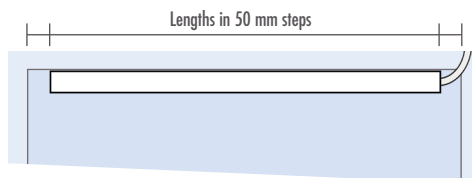

Light rope warm white

Installation situation

from wall to wall (cable inside the walls) *

*Example: Length between two walls = 1430 mm
 1430 - 100 = 1330 mm = Length light rope 1300 mm = 30 mm rest
 left and right 65 mm unlit – Light shines symmetrically*

from wall to wall (cable outside the walls) *

*Example: Length between two walls = 1430 mm
 1430 = Length light rope 1400 mm = 30 mm rest
 left and right 15 mm unlit – Light shines symmetrically*

* Both installation situations are also possible for the product groups **TOP-TRU...** / **TOP-WP...** / **CONCEPT-BA...** – depending on the structural situation

LAVADO

*Example: LAVADO-FLOAT L & G (standard format) = 1170 mm width washstand
 1170 - 100 mm = Length light rope 1070 mm = 20 mm rest
 left and right 60 mm unlit – Light shines symmetrically*

RELAX-NI (cable outside the niche)

Example:
 - RELAX-NI-M / -L / -XL (vertical installation) =
 internal clearance dimension 305 mm = Length light rope 300 mm
 - RELAX-NI-L (horizontal installation) =
 internal clearance dimension 457 mm = Length light rope 450 mm
 - RELAX-NI-XL (horizontal installation) =
 internal clearance dimension 68 mm = Length light rope 950 mm