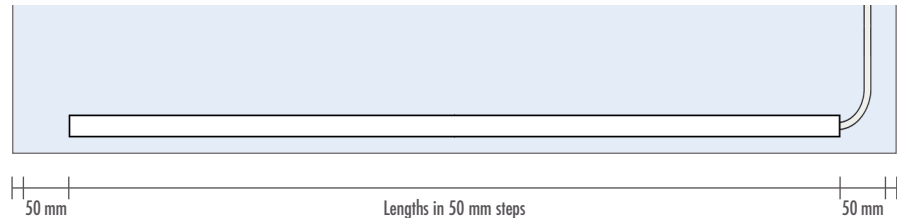

Light rope warm white

Technical data

Light rope	Light colour	warm white	
	Colour temperature	3000 K	
	Active power	12 W/m	
	Rated voltage	24 V DC	
	Average lifetime	38000 hours	
	Protection class	IP 67	
	Ambient temperature	-20 ~ +40 °C	
	Dimensions (W x H x L)	8 x 12 x max. 5000 mm	
	Weight without cable	approx. 0,122 kg/m	
	Material	Silicone	
	Colour	white	
	Pitch dimension	50 mm	
	No. of LEDs	140 pieces/m	
Smallest bending radius	60 mm		
Dimmable	yes		
Supply cable	Length (standard)	approx. 5000 mm	
	Cross section	2 x 0,5 mm ²	
	Material	Copper / plastic	
	Weight	approx. 0,122 kg	
	Power supplies	Output / Rated power	30 W
	/ Rated voltage	24 V DC	24 V DC
	Input / Rated power	220 – 240 V AC	220 – 240 V AC
	/ Rated current	50 / 60 Hz	50 / 60 Hz
	Length	91 mm	164 mm
	Width	41 mm	61 mm
	Height	19 mm	32 mm
	Weight	0,147 kg	0,334 kg
	Material	Plastic	Plastic
	Protection class	IP 20	IP 20
	Dimmable	not dimmable	not dimmable
	For L-WW up to length	max. 2500 mm	max. 8000 mm

Light rope warm white

Installation situation

from wall to wall (cable inside the walls) *

*Example: Length between two walls = 1430 mm
 1430 - 100 = 1330 mm = Length light rope 1300 mm = 30 mm rest
 left and right 65 mm unlit – Light shines symmetrically*

from wall to wall (cable outside the walls) *

*Example: Length between two walls = 1430 mm
 1430 = Length light rope 1400 mm = 30 mm rest
 left and right 15 mm unlit – Light shines symmetrically*

* Both installation situations are also possible for the product groups **TOP-TRU...** / **TOP-WP...** / **CONCEPT-BA...** – depending on the structural situation

LAVADO

*Example: LAVADO-FLOAT L & G (standard format) = 1170 mm width washstand
 1170 - 100 mm = Length light rope 1070 mm = 20 mm rest
 left and right 60 mm unlit – Light shines symmetrically*

RELAX-NI (cable outside the niche)