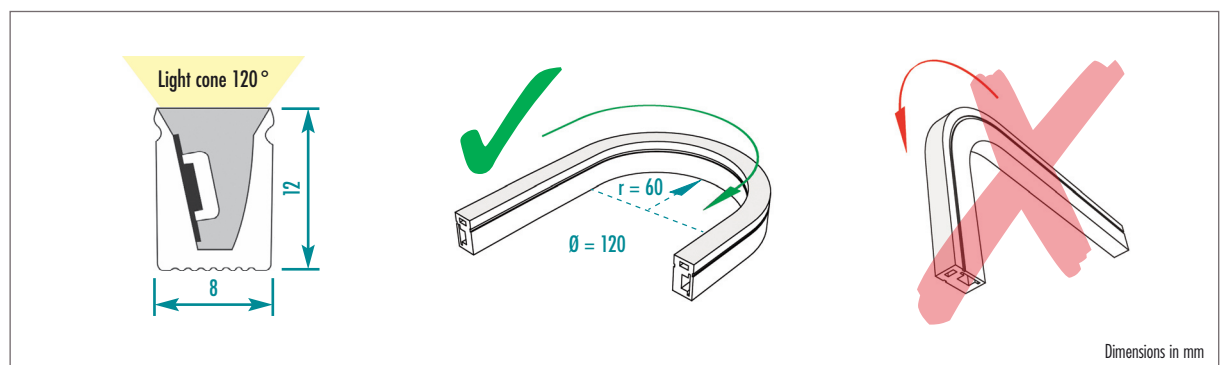

Light rope warm white

Technical data

Light rope	Light colour	warm white	
	Colour temperature	3000 K	
	Active power	12 W/m	
	Rated voltage	24 V DC	
	Average lifetime	38000 hours	
	Protection class	IP 67	
	Ambient temperature	-20 ~ +40 °C	
	Dimensions (W x H x L)	8 x 12 x max. 5000 mm	
	Weight without cable	approx. 0,122 kg/m	
	Material	Silicone	
	Colour	white	
	Pitch dimension	50 mm	
	No. of LEDs	140 pieces/m	
Smallest bending radius	60 mm		
Dimmable	yes		
Supply cable	Length (standard)	approx. 5000 mm	
	Cross section	2 x 0,5 mm ²	
	Material	Copper / plastic	
	Weight	approx. 0,122 kg	
	Power supplies	Output / Rated power	30 W
	/ Rated voltage	24 V DC	24 V DC
	Input / Rated power	220 – 240 V AC	220 – 240 V AC
	/ Rated current	50 / 60 Hz	50 / 60 Hz
	Length	91 mm	164 mm
	Width	41 mm	61 mm
	Height	19 mm	32 mm
	Weight	0,147 kg	0,334 kg
	Material	Plastic	Plastic
	Protection class	IP 20	IP 20
	Dimmable	not dimmable	not dimmable
	For L-WW up to length	max. 2500 mm	max. 8000 mm

Light rope warm white

Installation situation

from wall to wall (cable inside the walls) *

*Example: Length between two walls = 1430 mm
 1430 - 100 = 1330 mm = Length light rope 1300 mm = 30 mm rest
 left and right 65 mm unlit – Light shines symmetrically*

from wall to wall (cable outside the walls) *

*Example: Length between two walls = 1430 mm
 1430 = Length light rope 1400 mm = 30 mm rest
 left and right 15 mm unlit – Light shines symmetrically*

* Both installation situations are also possible for the product groups **TOP-TRU...** / **TOP-WP...** / **CONCEPT-BA...** – depending on the structural situation

LAVADO

*Example: LAVADO-FLOAT L & G (standard format) = 1170 mm width washstand
 1170 - 100 mm = Length light rope 1070 mm = 20 mm rest
 left and right 60 mm unlit – Light shines symmetrically*

RELAX-NI (cable outside the niche)