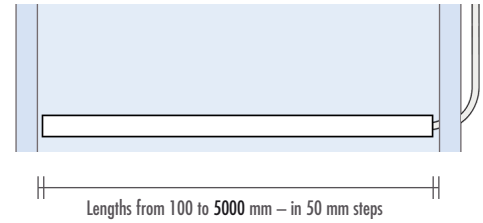

Light rope warm white

Technical data

Light rope	Light colour	warm white	
	Colour temperature	3000 K	
	Active power	12 W/m	
	Rated voltage	24 V DC	
	Average lifetime	38000 hours	
	Protection class	IP 67	
	Ambient temperature	-20 ~ +40 °C	
	Dimensions (W x H x L)	8 x 12 x max. 5000 mm	
	Weight without cable	approx. 0,122 kg/m	
	Material	Silicone	
	Colour	white	
	Pitch dimension	50 mm	
	No. of LEDs	140 pieces/m	
Smallest bending radius	60 mm		
Dimmable	yes		
Supply cable	Length (standard)	approx. 5000 mm	
	Cross section	2 x 0,5 mm ²	
	Material	Copper / plastic	
	Weight	approx. 0,122 kg	
	Power supplies	Output / Rated power	30 W
	/ Rated voltage	24 V DC	24 V DC
	Input / Rated power	220 – 240 V AC	220 – 240 V AC
	/ Rated current	50 / 60 Hz	50 / 60 Hz
	Length	91 mm	164 mm
	Width	41 mm	61 mm
	Height	19 mm	32 mm
	Weight	0,147 kg	0,334 kg
	Material	Plastic	Plastic
	Protection class	IP 20	IP 20
	Dimmable	not dimmable	not dimmable
	For L-WW up to length	max. 2500 mm	max. 8000 mm

Light rope warm white

Installation situation

from wall to wall (cable inside the walls) *

*Example: Length between two walls = 1430 mm
 1430 - 100 = 1330 mm = Length light rope 1300 mm = 30 mm rest
 left and right 65 mm unlit – Light shines symmetrically*

from wall to wall (cable outside the walls) *

*Example: Length between two walls = 1430 mm
 1430 = Length light rope 1400 mm = 30 mm rest
 left and right 15 mm unlit – Light shines symmetrically*

* Both installation situations are also possible for the product groups **TOP-TRU...** / **TOP-WP...** / **CONCEPT-BA...** – depending on the structural situation