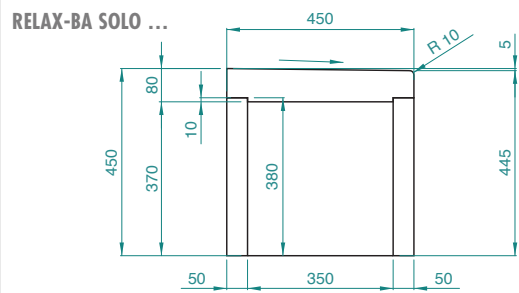

## ■ DIMENSIONS – LUX ELEMENTS®-RELAX-BA SOLO ...

Dimensions in mm

### Backrests –

2-piece, two design variants

... with rounded surface

■ LUX ELEMENTS®-RELAX-BA-L R

... with level surface

■ LUX ELEMENTS®-RELAX-BA-L E

Dimensions in mm

Dimensions in mm

## ■ INDIVIDUAL PACKAGING

ARTICLE-NUMBER	ARTICLE-NAME	CONTAINER	PACKAGING	DIMENSIONS – LENGTH X WIDTH X HEIGHT	UNIT	WEIGHT/UNIT	WEIGHT/CARTON
LREL8500	RELAX-BA SOLO 800	1 set	carton	800 x 450 x 280 mm	set	5,90 kg	6,90 kg
LREL8501	RELAX-BA SOLO 900			900 x 450 x 280 mm		6,20 kg	7,40 kg
LREL8502	RELAX-BA SOLO 1000			1000 x 450 x 280 mm		7,70 kg	9,10 kg
LREL8550	RELAX-BA-L R 800			800 x 550 x 240 mm		4,80 kg	5,80 kg
LREL8551	RELAX-BA-L R 900			900 x 550 x 240 mm		5,40 kg	6,60 kg
LREL8552	RELAX-BA-L R 1000			1000 x 550 x 240 mm		6,00 kg	7,40 kg
LREL8553	RELAX-BA-L E 800			800 x 550 x 240 mm		4,80 kg	5,80 kg
LREL8554	RELAX-BA-L E 900			900 x 550 x 240 mm		5,40 kg	6,60 kg
LREL8555	RELAX-BA-L E 1000			1000 x 550 x 240 mm		6,00 kg	7,40 kg