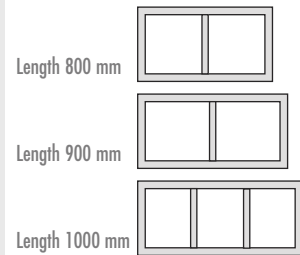

Arrangement of fillers ...