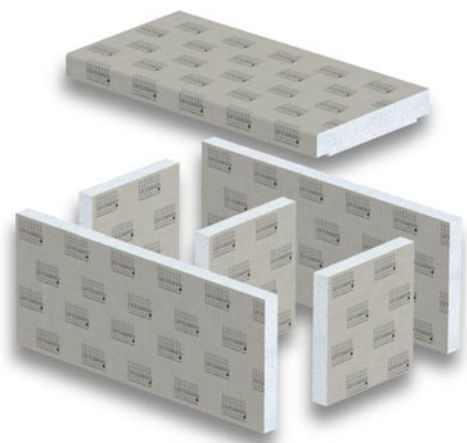

## Prefabricated bench seat for bathroom and shower areas as building kit **LUX ELEMENTS®-RELAX-BA SOLO ...**

- For use in front of the wall
- Three lengths –  
to fit the LUX ELEMENTS®-TUB-...  
shower base programme
- Optionally available:
  - Backrest  
... in two design variants
  - Heating mats  
... factory-installed

## ■ DIMENSIONS – LUX ELEMENTS®-RELAX-BA SOLO ...

Dimensions in mm

### Arrangement of fillers ...

### Backrests –

2-piece, two design variants

... with rounded surface

■ LUX ELEMENTS®-RELAX-BA-L R

... with level surface

■ LUX ELEMENTS®-RELAX-BA-L E

Dimensions in mm