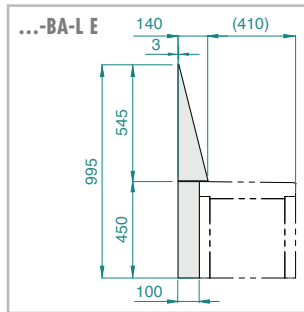

### Backrests –

2-piece, two design variants

... with rounded surface

■ LUX ELEMENTS®-RELAX-BA-L R

... with level surface

■ LUX ELEMENTS®-RELAX-BA-L E

Dimensions in mm

Dimensions in mm