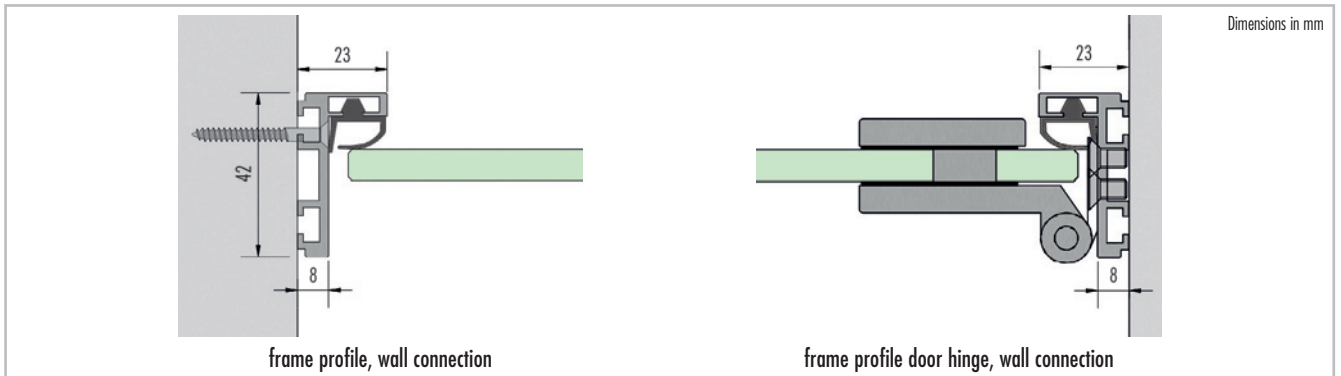

■ **PRODUCT SPECIFICATIONS – LUX ELEMENTS®-MODUL-ROOM-DOOR**

Packaging specifications on request

ARTICLE-NUMBER	ARTICLE-NAME / ARTICLE-DESCRIPTION	NOMINAL FORMATS/DIMENSIONS WIDTH x HEIGHT	UNIT	PRICE / UNIT €
----------------	------------------------------------	---	------	----------------

	LMODE9150	MODUL-ROOM-DOOR L , aluminium door frame three-section, flat profile, powder-coated dark grey metallic DB703, model DIN left , with glass door incl. handle	800 x 2000 mm	set	
	LMODE9151	MODUL-ROOM-DOOR R , aluminium door frame three-section, flat profile, powder-coated dark grey metallic DB703, model DIN right , with glass door incl. handle	800 x 2000 mm	set	