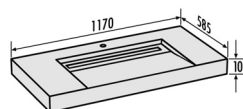

LAVADO-FLOAT L