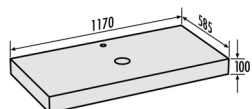

■ PRODUCT SPECIFICATIONS – LUX ELEMENTS®-LAVADO

ARTICLE-NUMBER	ARTICLE-NAME / ARTICLE-DESCRIPTION	NOMINAL FORMATS/DIMENSIONS WIDTH x DEPTH x HEIGHT	UNIT	PRICE / UNIT €

LAVADO-FLOAT G